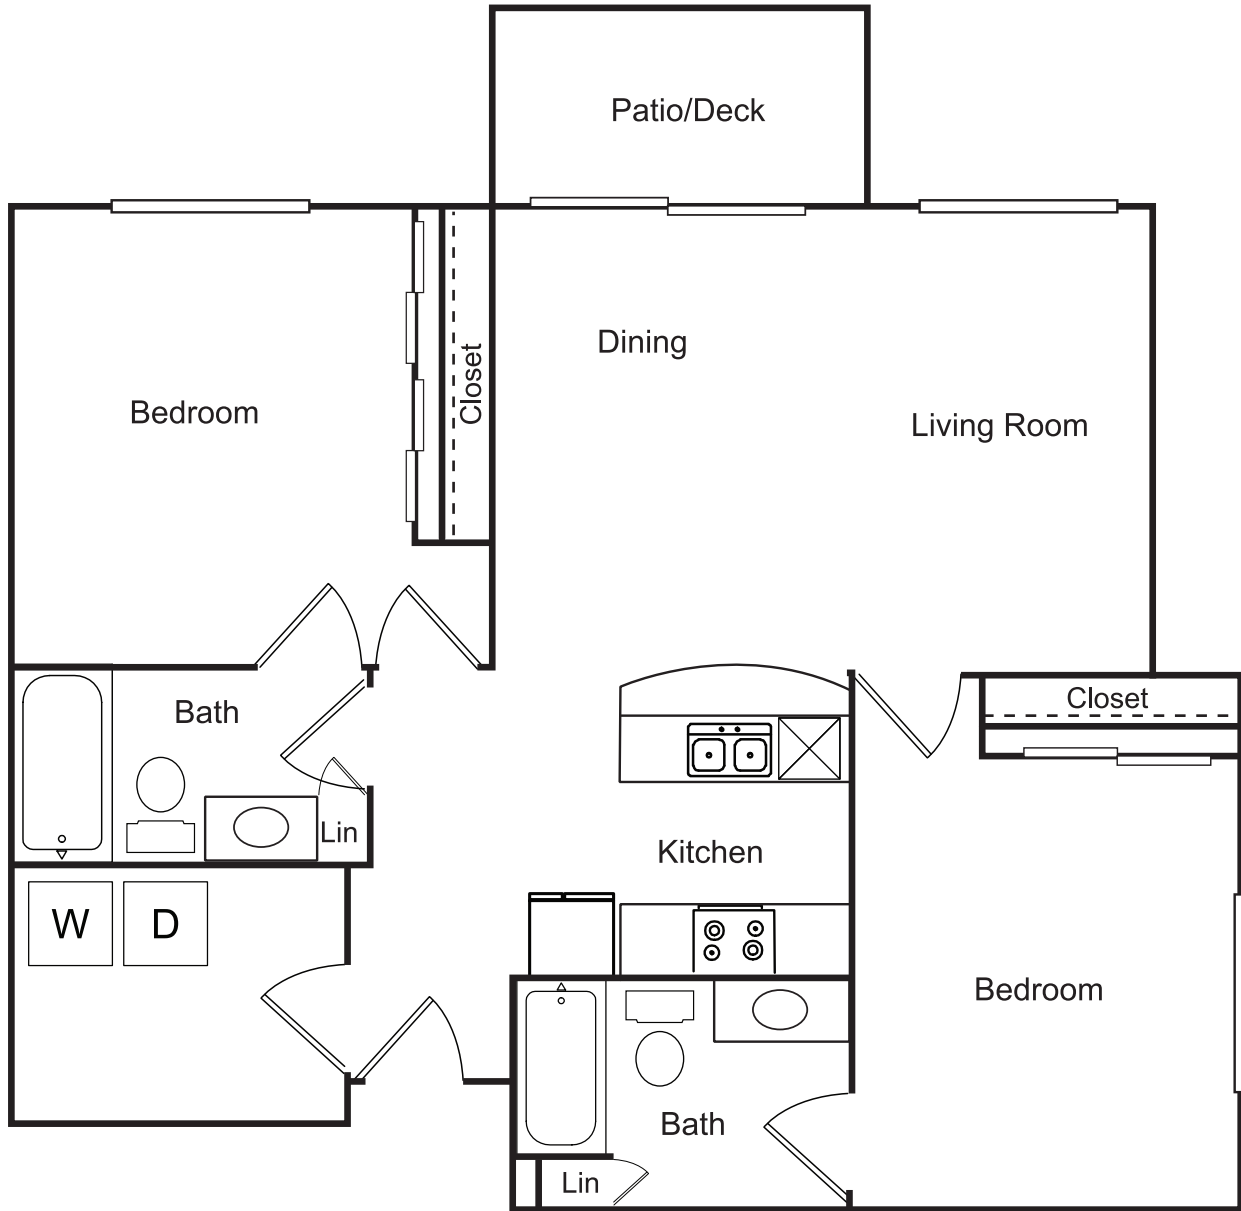

B8

2 Bedroom
2 Bath
1131 sq. ft.

Dep. _____ \$ _____

Actual floor plan may vary slightly.

3410 5th Ave NE, Watford City, ND 58854 | 701-842-3640
info@plantationathuntersrun.com | www.plantationathuntersrun.com