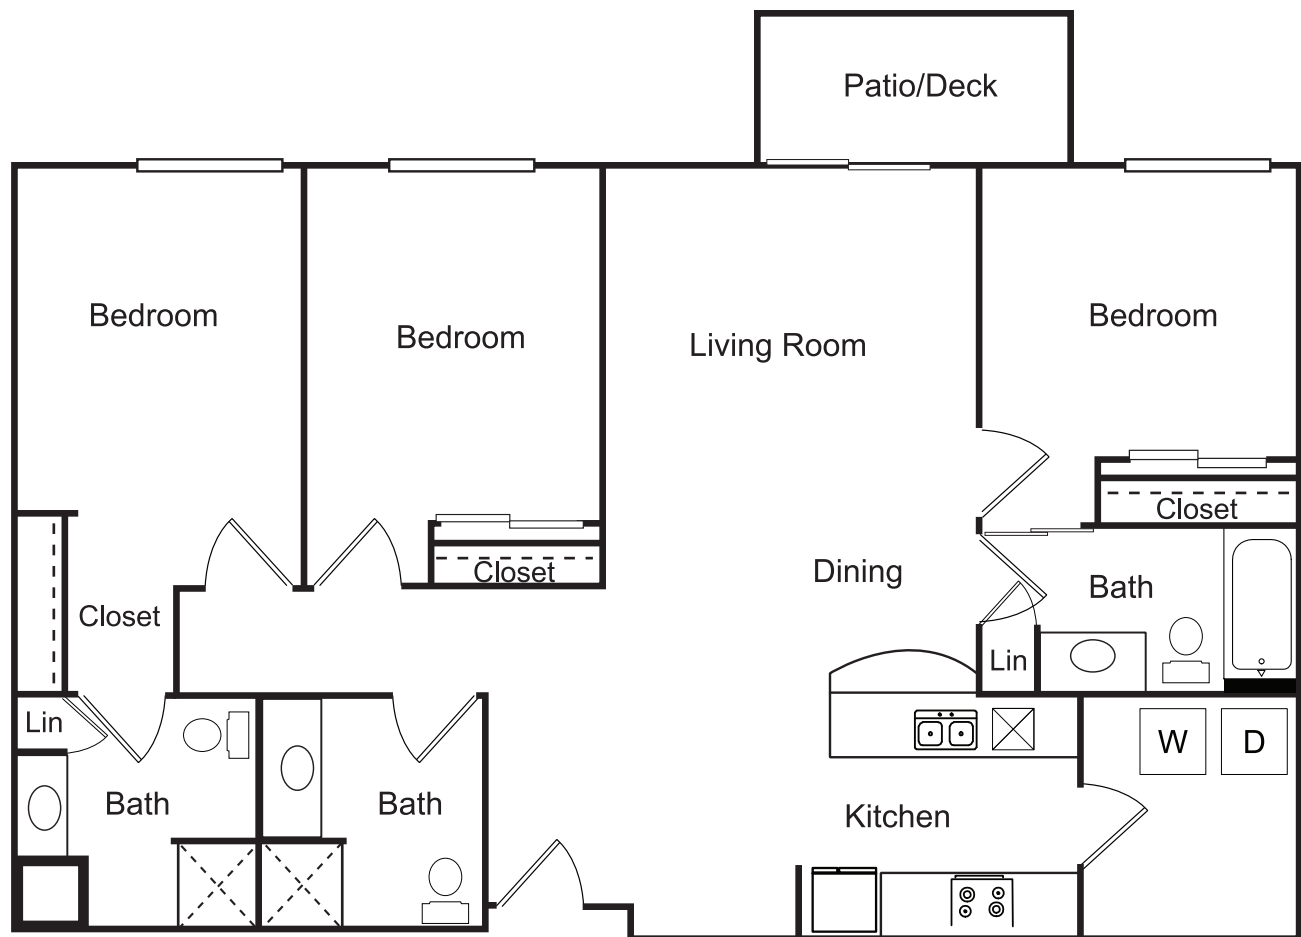

C5

3 Bedroom
3 Bath
1355 sq. ft.

Dep. _____ \$ _____

Actual floor plan may vary slightly.

3410 5th Ave NE, Watford City, ND 58854 | 701-842-3640
info@plantationathuntersrun.com | www.plantationathuntersrun.com