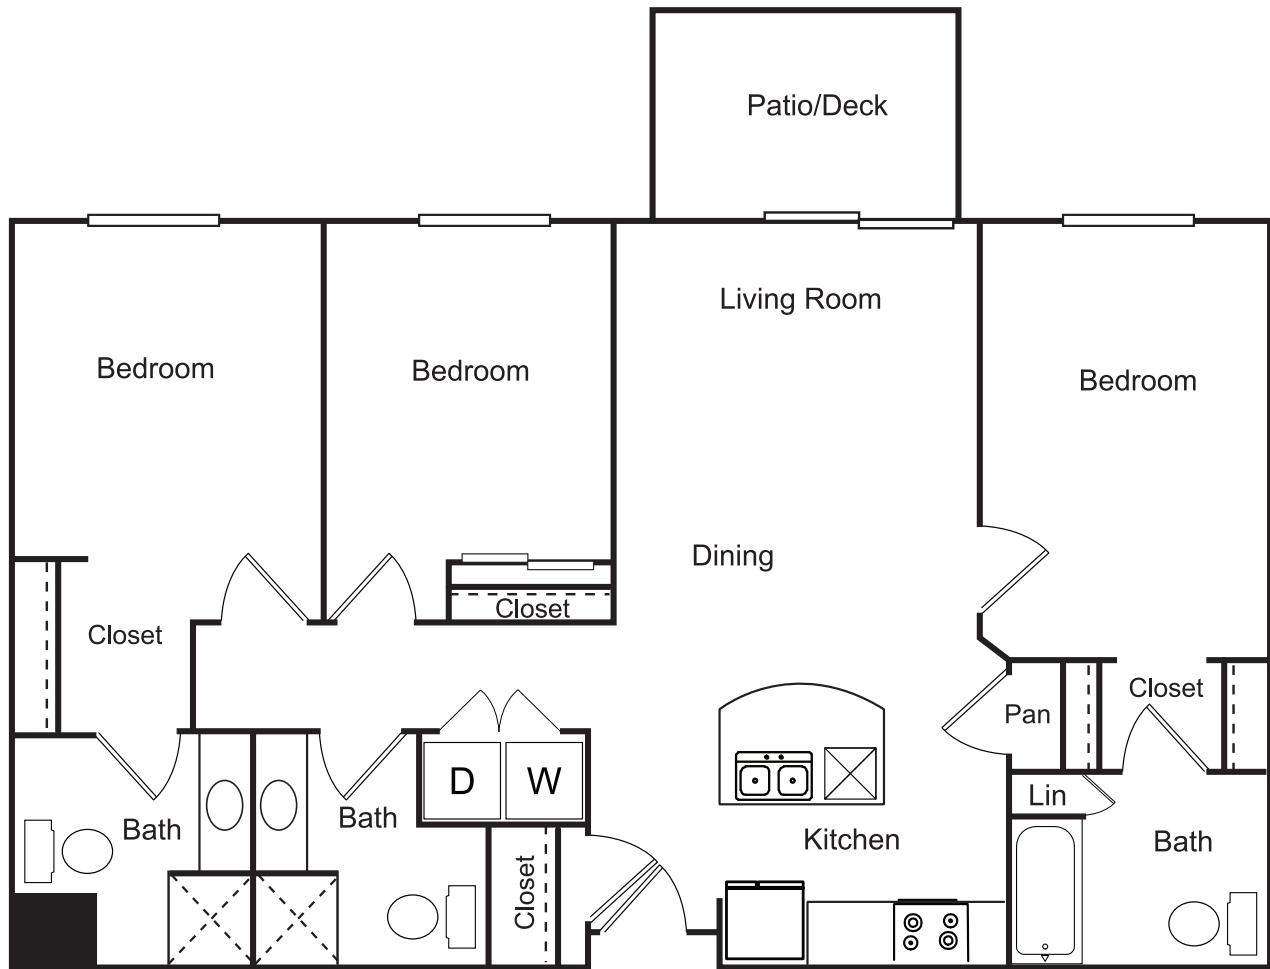

C6

3 Bedroom
3 Bath
1362 sq. ft.

Dep. _____ \$ _____

Actual floor plan may vary slightly.

3410 5th Ave NE, Watford City, ND 58854 | 701-842-3640
info@plantationathuntersrun.com | www.plantationathuntersrun.com